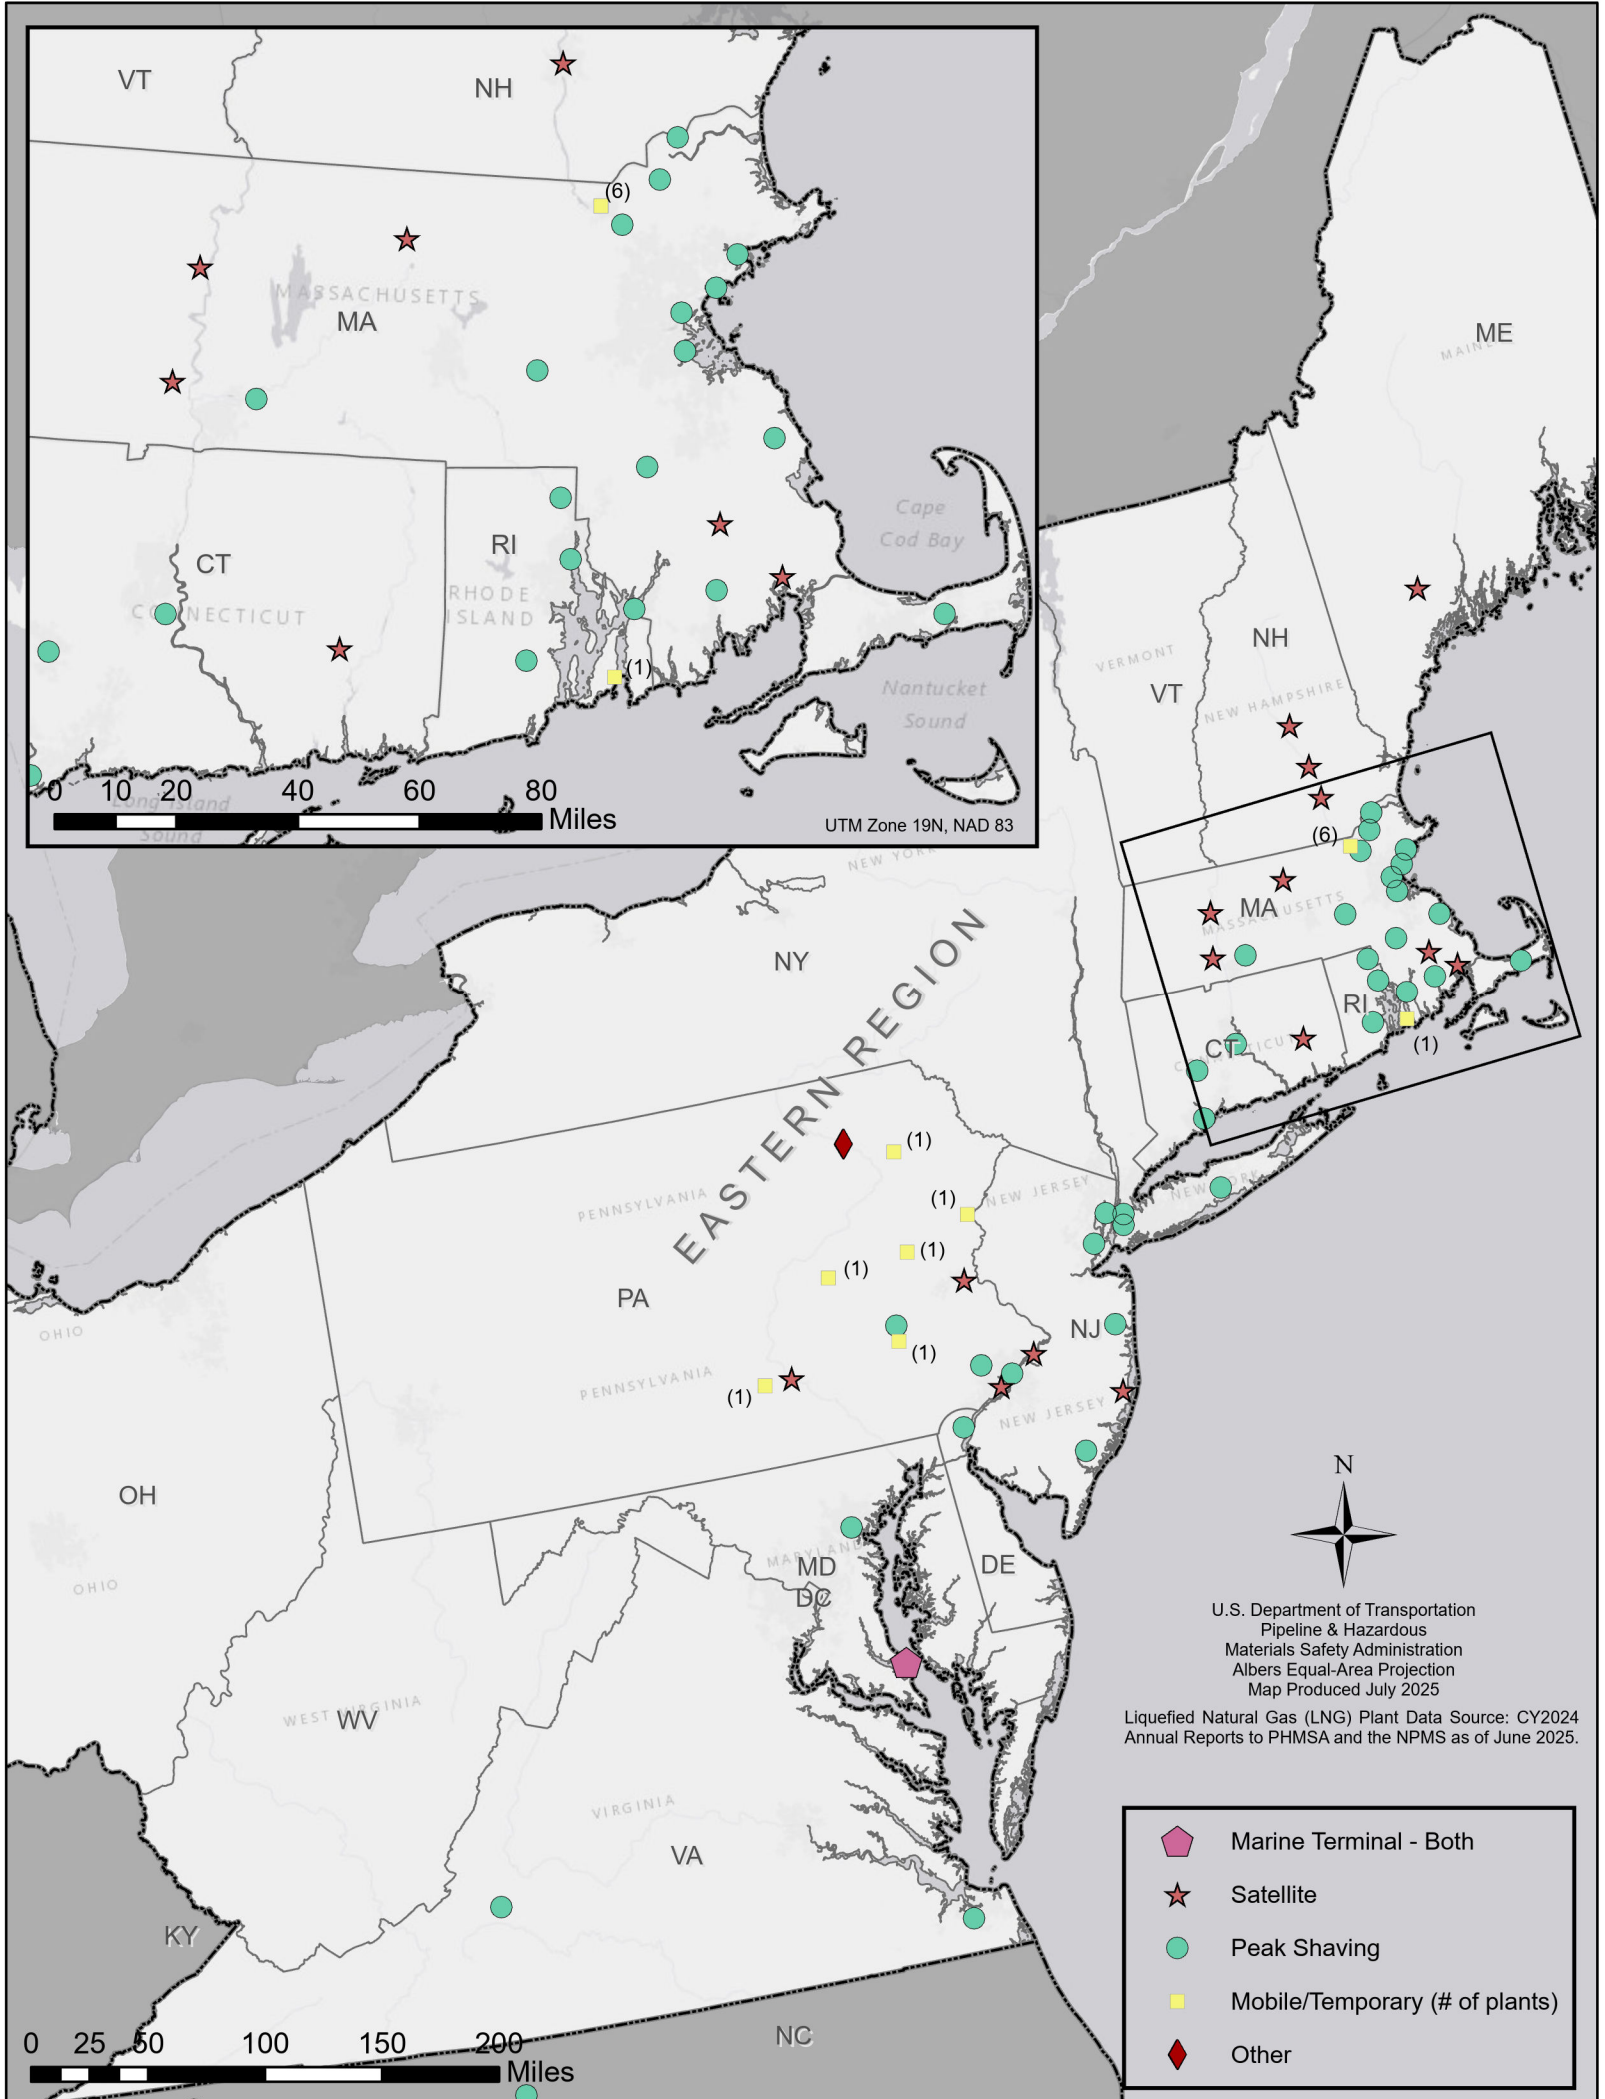

LNG Plants Connected to Natural Gas Pipeline Systems

Eastern Region

U.S. Department of Transportation
Pipeline & Hazardous
Materials Safety Administration
Albers Equal-Area Projection
Map Produced July 2025

Liquefied Natural Gas (LNG) Plant Data Source: CY2024
Annual Reports to PHMSA and the NPMS as of June 2025.

- Marine Terminal - Both
- Satellite
- Peak Shaving
- Mobile/Temporary (# of plants)
- Other